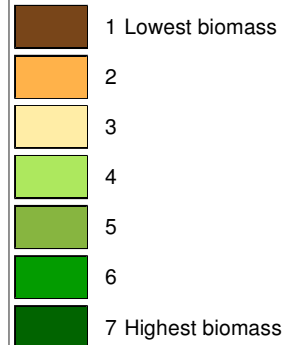

Scout Report

Scout Map for zone 1

Report Information

Demonstration Farm

1234 Demo St.
aTown, MS 12345
123-123-1234

Requested by: **Demo Producer**

Report Date: **Mar 3, 2008**

Product Information

Request: # **43679**

Data Acquired: **Jul 11, 2003**

Product Model: **Vari-Scout**

Legend

Statistics By Class

Class	Acres	Percent	Class	Acres	Percent
1	66.38	17.06%	5	47.96	12.33%
2	59.73	15.35%	6	52.62	13.53%
3	59.87	15.39%	7	51.84	13.33%
4	50.59	13.01%			