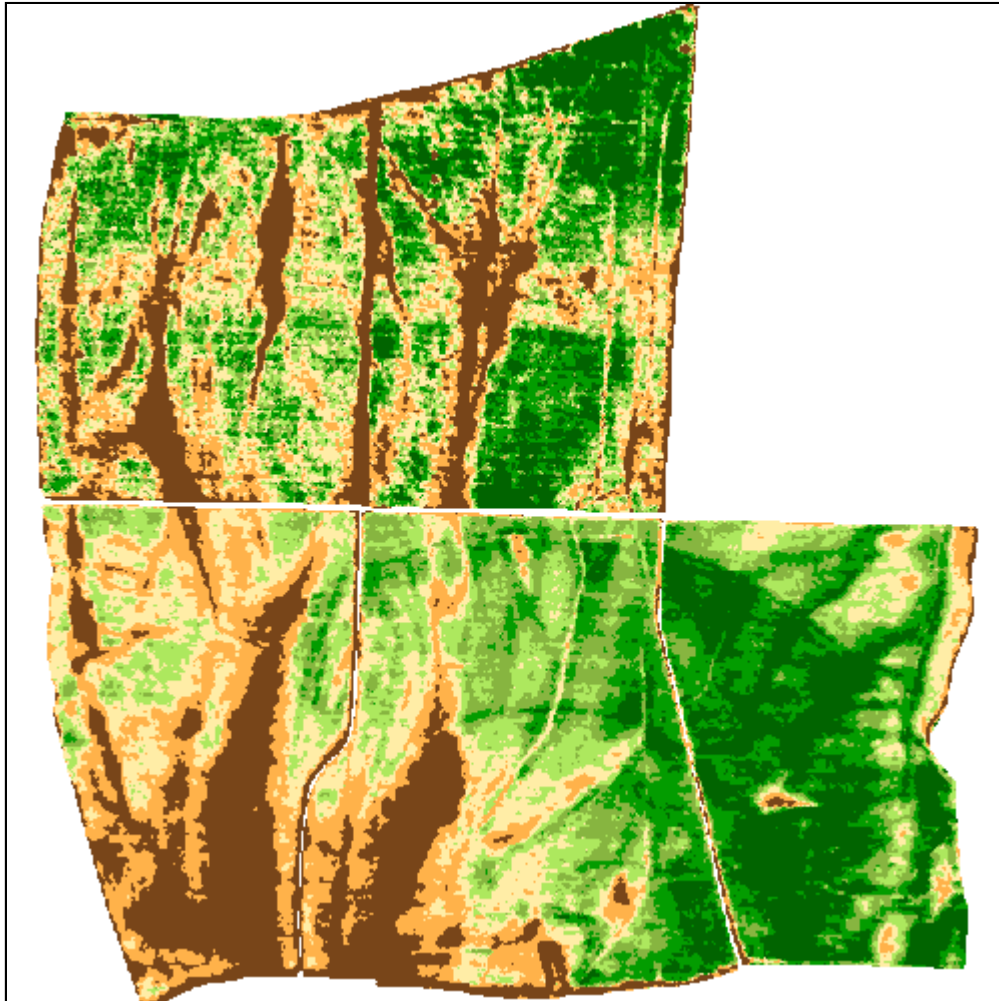

Scout Report

Scout Map for zone 1

Report Information

Demonstration Farm

1234 Demo St.
aTown, MS 12345
123-123-1234

Requested by: **Demo Producer**

Report Date: **Mar 3, 2008**

Product Information

Request: # **43679**

Data Acquired: **Jul 11, 2003**

Product Model: **Vari-Scout**

Legend

Statistics By Class

Class	Acres	Percent	Class	Acres	Percent
1	66.38	17.06%	5	47.96	12.33%
2	59.73	15.35%	6	52.62	13.53%
3	59.87	15.39%	7	51.84	13.33%
4	50.59	13.01%			

Total Area: 389.00 Acres