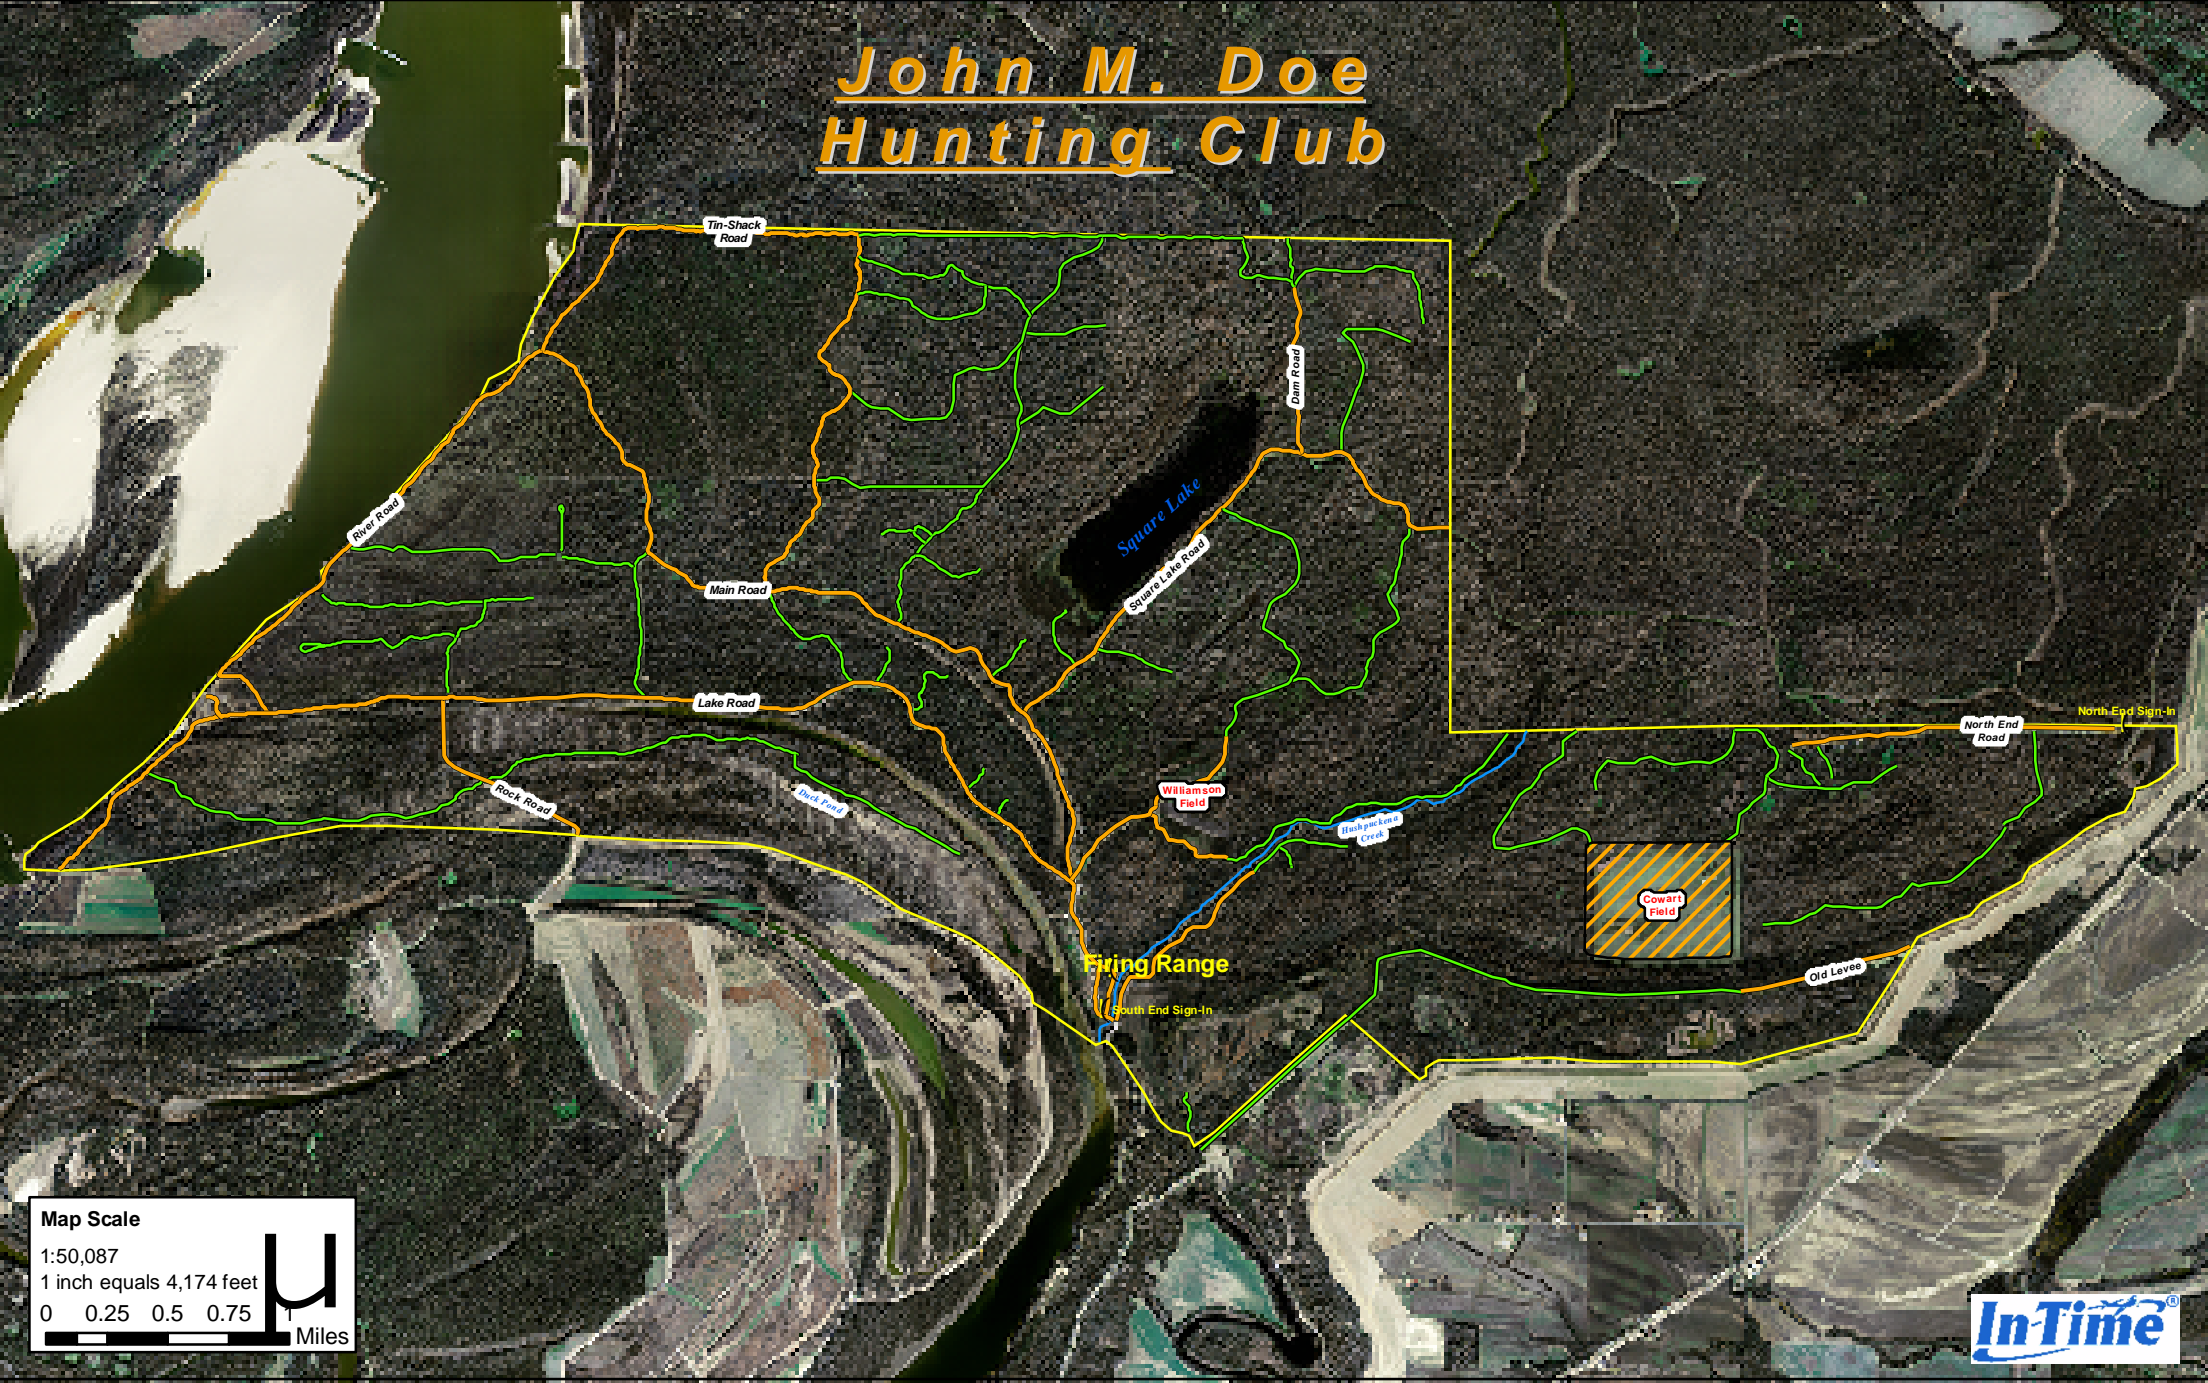

John M. Doe Hunting Club

Map Scale
1:50,087
1 inch equals 4,174 feet
0 0.25 0.5 0.75 Miles