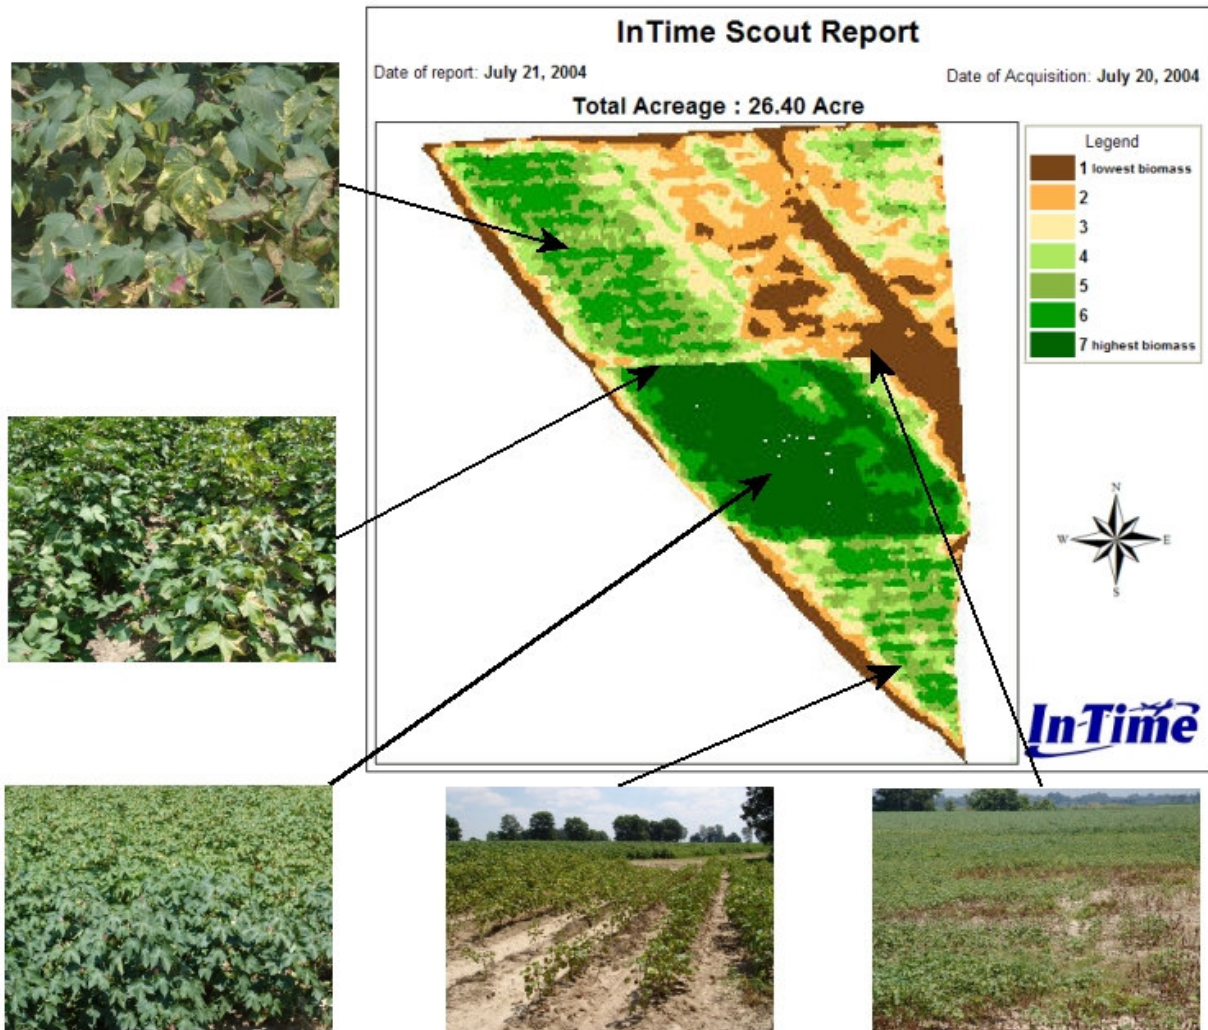

# Herbicide Damage in Cotton

The seven color image above shows a classified aerial image of a cotton field in northern part of the Mississippi Delta. The image was flown at 12,000 feet with a two-meter resolution.

A herbicide was accidentally applied over the top while spraying for insects. Spraying was performed with two sprayers. The dark green area (Class 6 & 7) in the classified image is where no herbicide had been applied. The image helped the grower to assess the extent of the damage in this particular field.

Several other growers have used InTime's imagery for the purpose of assessing damage that had occurred to their crops by hail, incorrect chemical applications, poor germination, etc. The classified image, in conjunction with pictures of their field(s), will greatly benefit growers in their claim of crop damage.